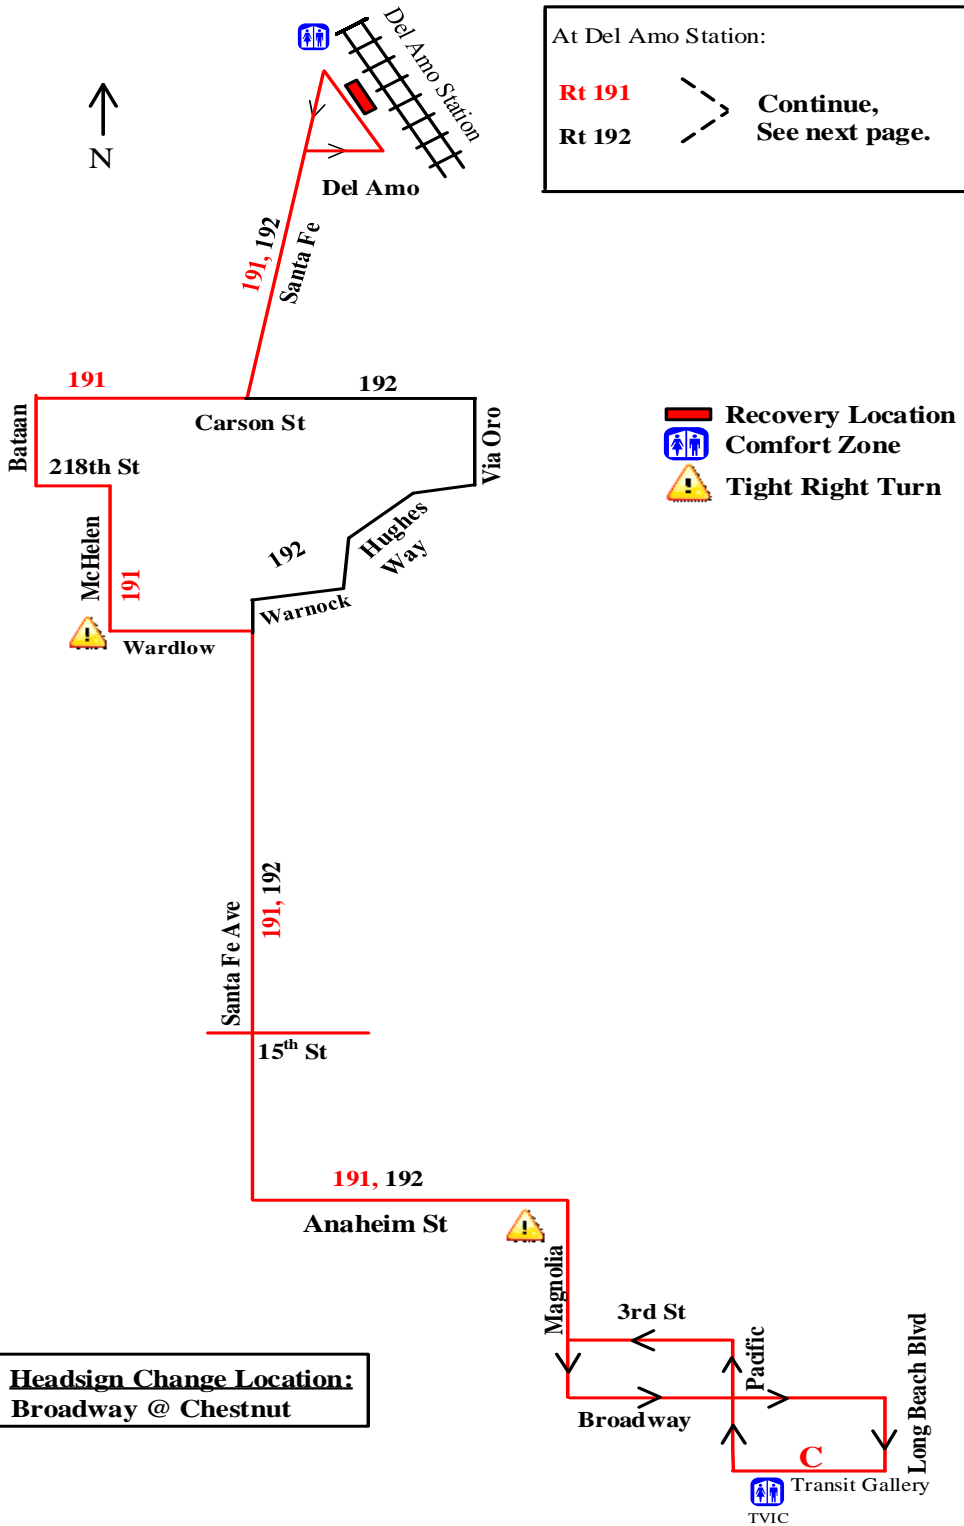

190 Series-Santa Fe

Eff: June 17, 2018

For Del Amo and South see next page

**Headsign Change Location:
Broadway @ Chestnut**

Not to Scale

Route 191-Santa Fe

Turn Sheet for Route 191 Santa Fe/Transit Gallery to Del Amo Station

Inbound	Outbound
<p>Exiting Del Amo Station Turn Left on Santa Fe Ave. Right Carson Street Left Turn Bataan Ave. Left Turn 218th Street Right Turn McHelen Ave (218th Street turns into McHelen). Left Turn Wardlow Rd. Right Turn Santa Fe Ave. Left Turn Anaheim Street Right Turn Magnolia Street Left Turn Broadway</p> <p>(Headsign Change Location Broadway at Chestnut Ave.) Right Turn Long Beach Blvd. Right Turn 1st Street (Transit Gallery)</p> <p>Enter Shelter "C".</p>	<p>From Transit Gallery Shelter " C" (Westbound 1st Street) Right Turn Pacific Ave. Left Turn 3rd Street. Right Turn Magnolia Street Left Turn Anaheim Street Right Santa Fe Ave. Left Turn Wardlow Rd. Right Turn McHelen Ave. Left Turn 218th Street (McHelen turns into 218th Street) Right Turn Bataan Ave. Right Turn Carson Street Left Turn Santa Fe Ave.</p> <p>Pulls into the Del Amo Station Bay 1</p> <p>(If <u>Short Turn-around Instructions</u> apply to this trip see Route Maps or Foot Notes on Running Board Sheets for turn-around instructions)</p>

Note: Turn Sheets Do Not Over Rule Running Board Sheets. Operators Have An Individual Responsibility To Read And Understand Each Running Board Sheet And Follow Any Instruction Accordingly... (Reviewed 6-11-18)